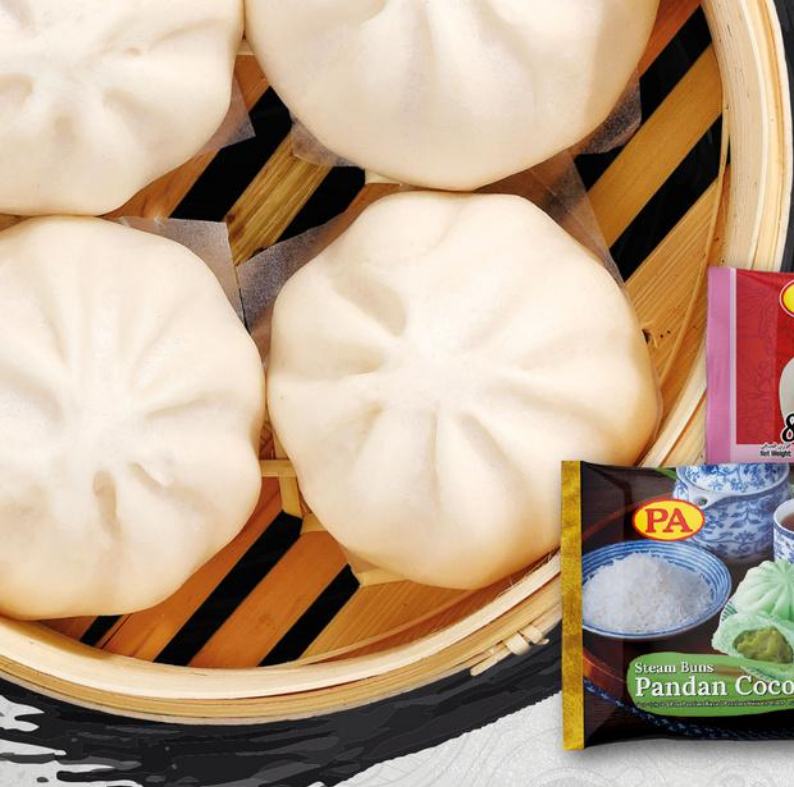

PROUDLY MADE IN MALAYSIA SINCE 1985
FAMILY OWNED & LOVED